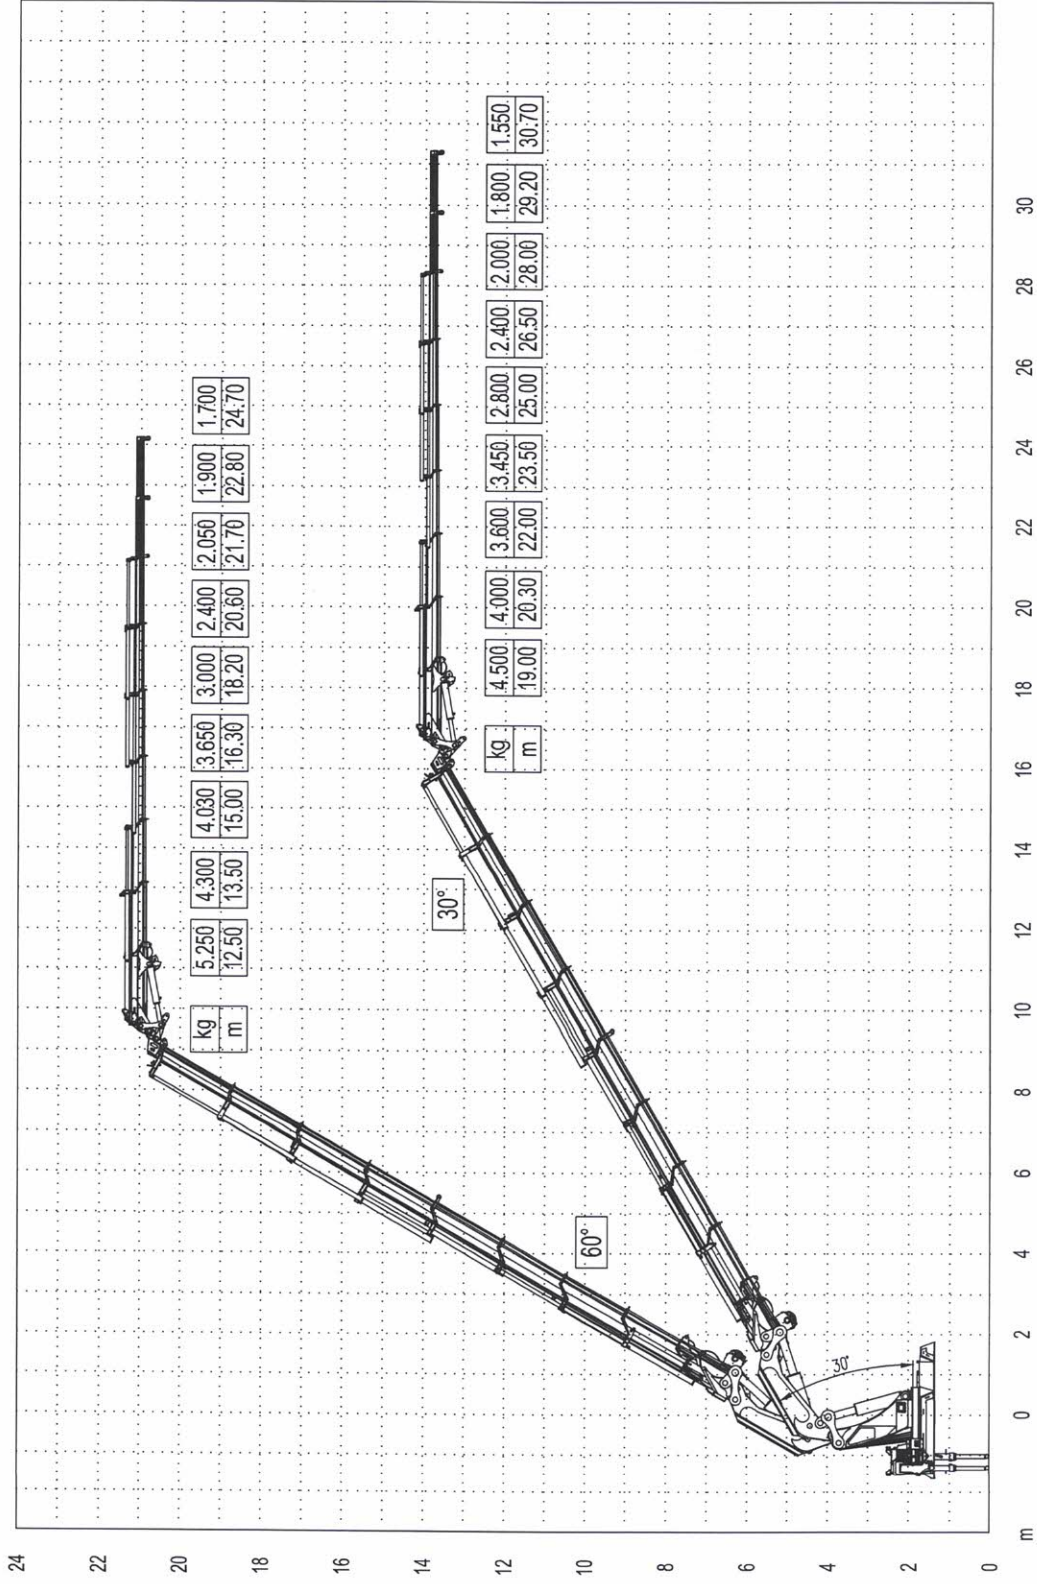

ER-225.000 A-8 + 6